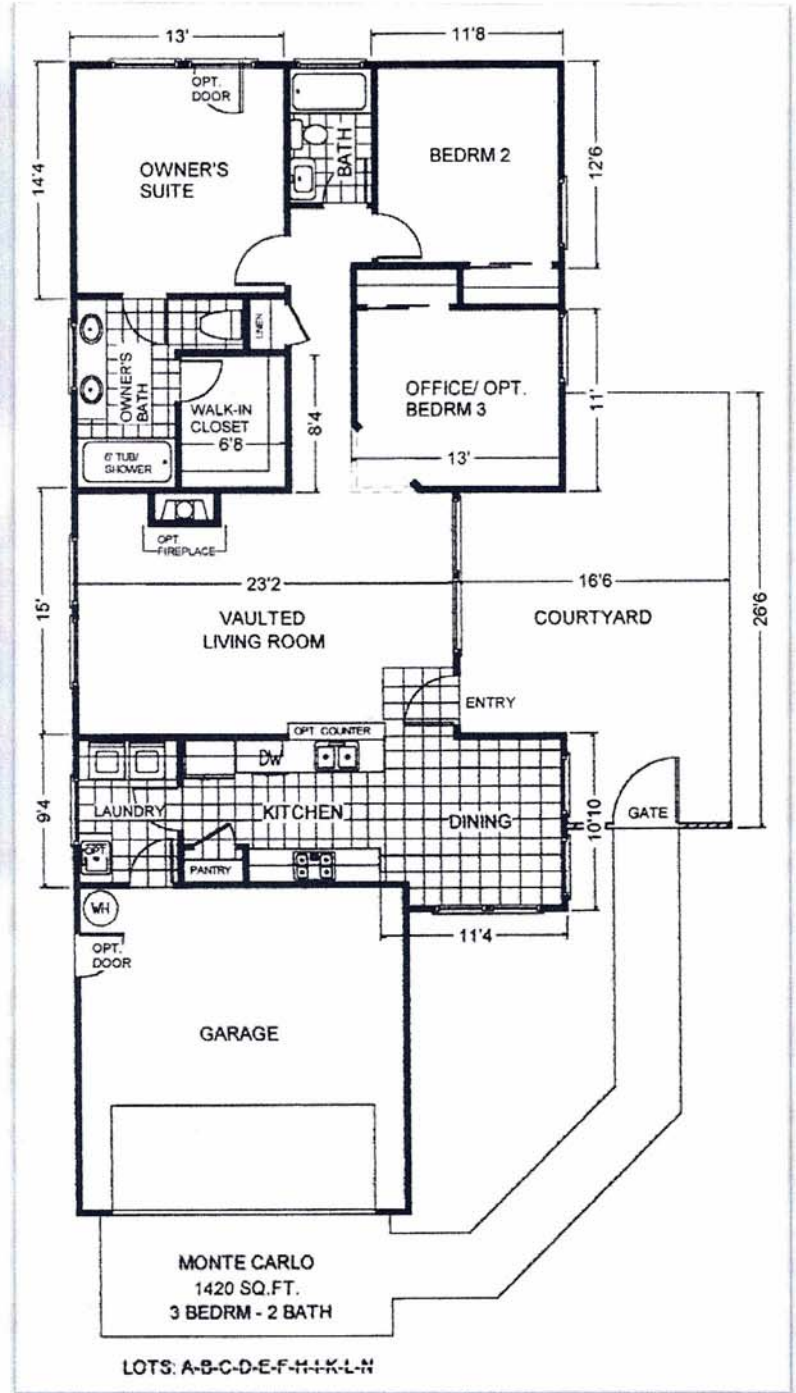

Sundowner Homes

559.733.4663 (Home) Custom Builder

Courtyard Model

Elevation 'A'

Elevation 'B'

The Monte Carlo

1420 Sq.Ft.

3 Bedrm / 2 Bath