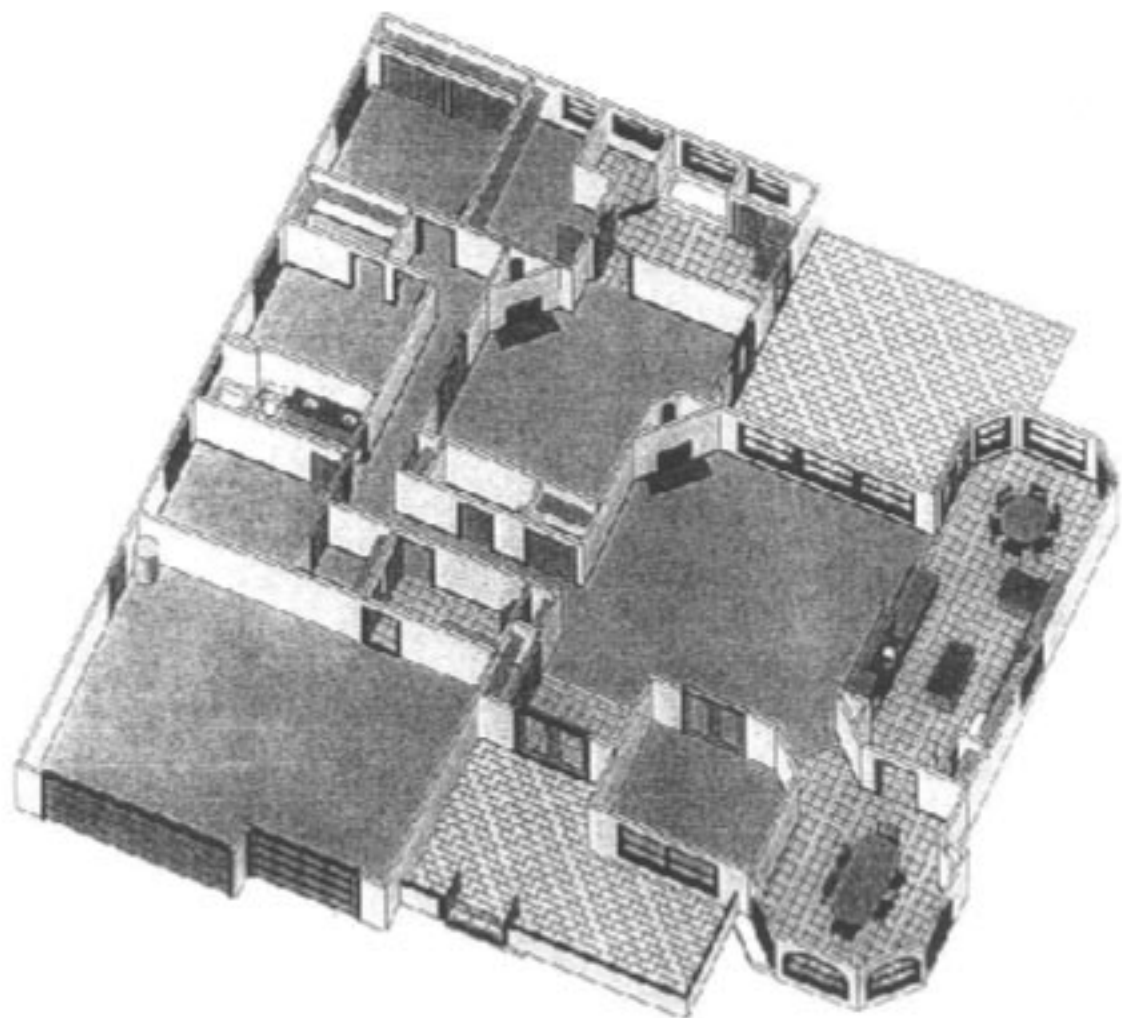

Cobblestone Estates
416 W. Sweet Ave. Visalia, CA
3,160 Sq. Ft. \$659,000

Sundowner Homes

Custom Builder

For Information Call:

Buyer's Choice Real Estate

559.733.4663 or 738.9217